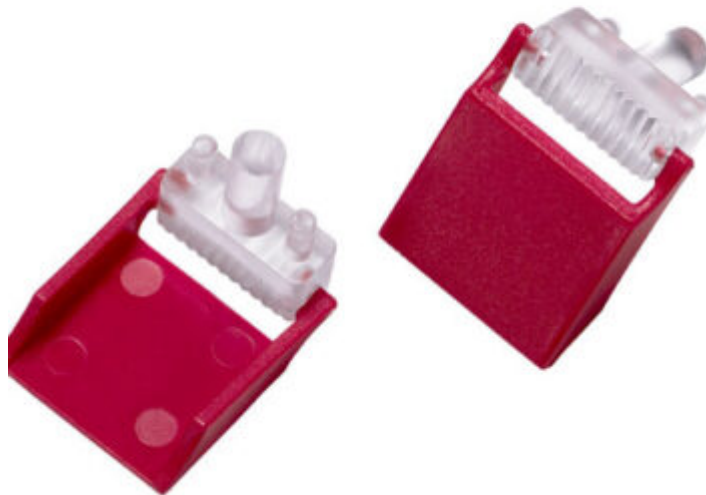

# PRODUKTBLAD

*LBB4436/00 Set of 10 pcs Key Covers*

## LBB4436/00 Set of 10 pcs Key Covers

LBB 4432/00 10 key covers and 10 replacement lenses

The key covers are snap-on replacements for the original lenses on an LBB 4432/00 Call Station Keypad that protect the keys from being accidentally pressed.