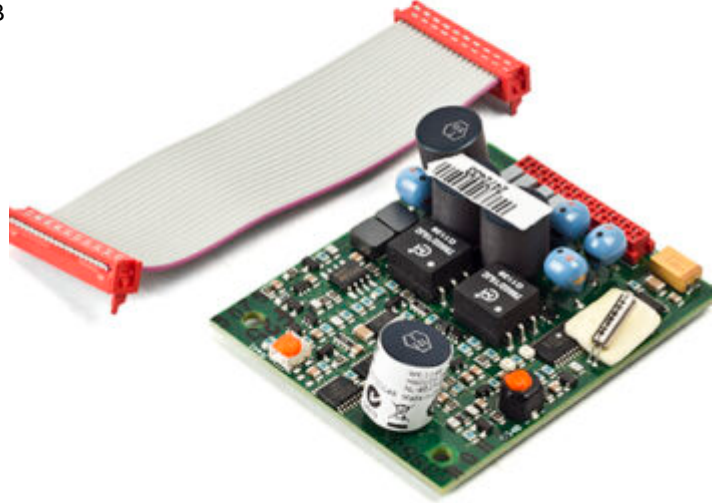

PRODUKTBLAD

LBB4440/00 Supervision Control

LBB4440/00 Supervision Control

The board controls the communication between the Praesideo system and the loudspeaker or loudspeaker line supervision boards. The LBB 4440/00 is the supervision control board, monitoring multiple supervision-slave boards (LBB 4441/00 and LBB 4443/00), which are mounted inside the loudspeakers on the line. With these boards working together, it is possible to supervise 16, 64, or up to 80 loudspeakers or loudspeaker lines on a 500-watt amplifier.

- Multiple speaker and line monitoring without additional cabling
- Mounted inside the power amplifier
- Controls up to 80 speaker and line supervision boards
- Open-circuit fault detection
- Compatible with 100 V and 70 V loudspeaker lines