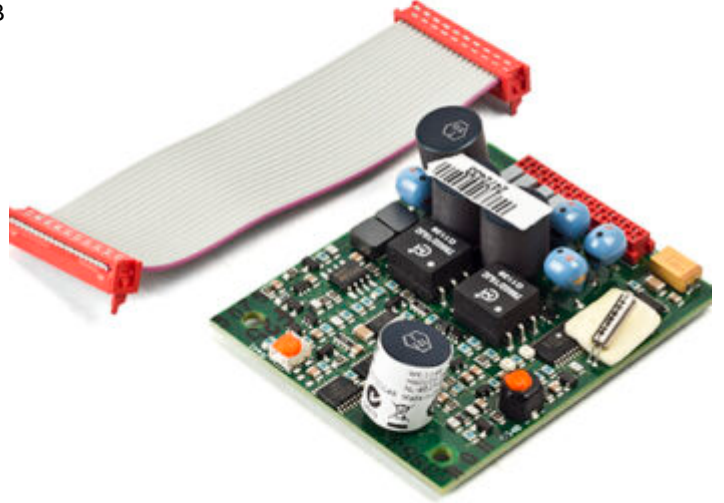

PRODUKTBLAD

LBB4440/00 Supervision Control

LBB4440/00 Supervision Control

The board controls the communication between the Praesideo system and the loudspeaker or loudspeaker line supervision boards. The LBB 4440/00 is the supervision control board, monitoring multiple supervision-slave boards (LBB 4441/00 and LBB 4443/00), which are mounted inside the loudspeakers on the line. With these boards working together, it is possible to supervise 16, 64, or up to 80 loudspeakers or loudspeaker lines on a 500- watt amplifier.

- Multiple speaker and line monitoring without additional cabling
- Mounted inside the power amplifier
- Controls up to 80 speaker and line supervision boards
- Open-circuit fault detection
- Compatible with 100 V and 70 V loudspeaker lines