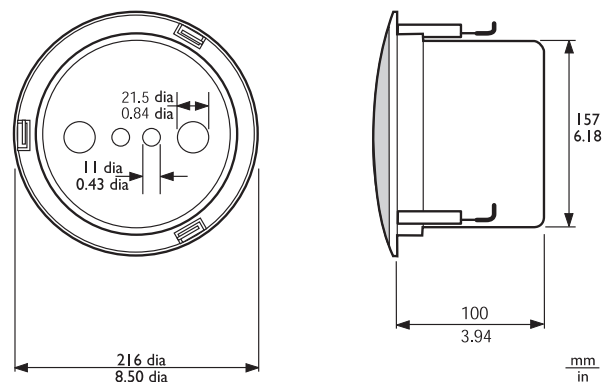

Installation/configuration notes

LBC3086/41 + LBC 3081/02 fire dome assembly dimensions in mm (in)

Parts included

Quantity	Component
1	LBC3081/02 Fire dome
1	Safety cord
2	Rubber grommets

Technical specifications

Mechanical	
Dimensions (dia. x max. depth)	157 x 70 mm (6.2 x 2.8 in)