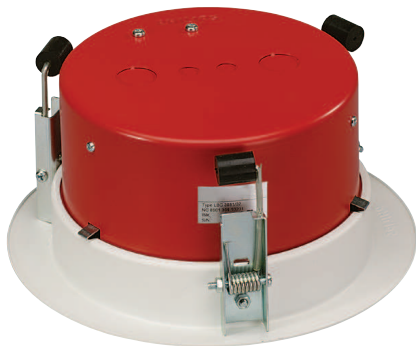

LBC3081/02 Metal fire dome for LBC3086/41

- ▶ Optional metal fire dome for the LBC3086/41 Ceiling loudspeaker to prevent fire from spreading through the speaker cavity
- ▶ Easy assembly by clicking into the mounting ring via three leaf springs
- ▶ Two knock-out holes for two grommets (supplied) and two cable glands (PG13)

During a fire, the ceiling cavity in which loudspeakers are installed can allow flames to spread throughout a building. To prevent fire entering the cavity via the loudspeaker, the ceiling loudspeaker can be fitted with a steel fire dome (LBC 3081/02). This optional fire dome is clicked into the mounting-ring via three leaf springs, before the loudspeaker is inserted. For extra convenience, a safety cord from the fire dome allows the installer to temporarily hang the loudspeaker unit during installation. This cord also provides reassurance after installation. The fire-dome has knockout holes for two grommets (supplied) and two cable glands (PG 13).

This fire dome can only be used with the LBC 3086/41 Ceiling Loudspeaker.

i Notice

Product photo includes LBC 3086/41

Installation/configuration notes

LBC3086/41 + LBC 3081/02 fire dome assembly dimensions in mm (in)

Parts included

Quantity	Component
1	LBC3081/02 Fire dome
1	Safety cord
2	Rubber grommets

Technical specifications

Mechanical	
Dimensions (dia. x max. depth)	157 x 70 mm (6.2 x 2.8 in)

Weight	360 g (0.8 lb)
Color	Flame red (RAL 3000)
Certified B15	Acc. to DIN 4102